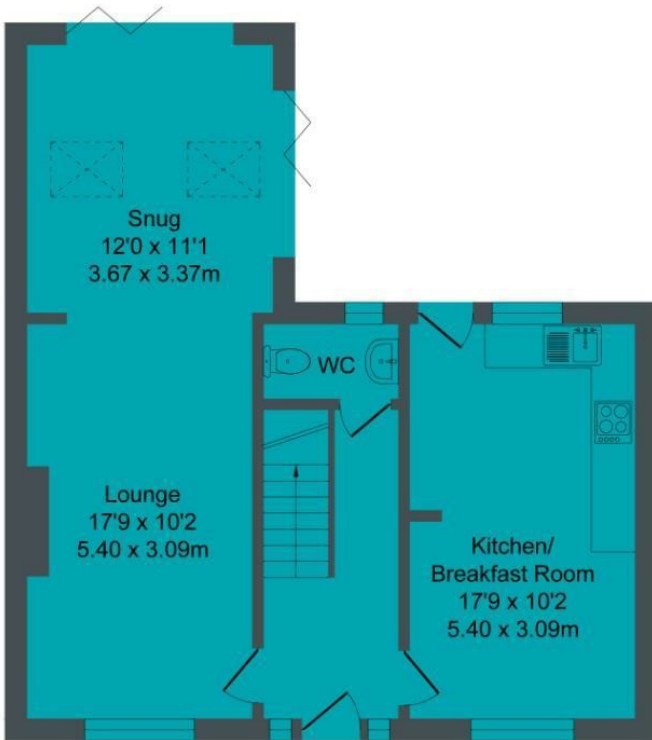

On your Doorstep

t. 01204 929940

Hardcastle

Total Approx. Floor Area 1107 Sq.ft. (102.7 Sq.M.)

Whilst every effort is made to accurately reproduce these floor plans, measurements are approximate, not to scale and for illustrative purposes only

Ground Floor
Approx. Floor Area 623 Sq.Ft (57.8 Sq.M.)

First Floor
Approx. Floor Area 484 Sq.Ft (44.9 Sq.M.)

These particulars, whilst believed to be accurate are set out as a general outline only for guidance and do not constitute any part of an offer or contract. Intending purchasers should not rely on them as statements of representation of fact, but must satisfy themselves by inspection or otherwise as to their accuracy. No person in this firm's employment has the authority to make or give any representation or warranty in respect of the property.