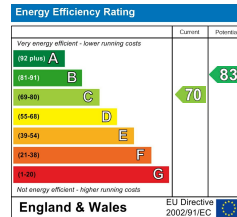

Claves.

Claves House, 295D Darwen Road, Bromley Cross, BL7 9BT.
t. 01204 929 940 | e. info@claves.co.uk | w. claves.co.uk