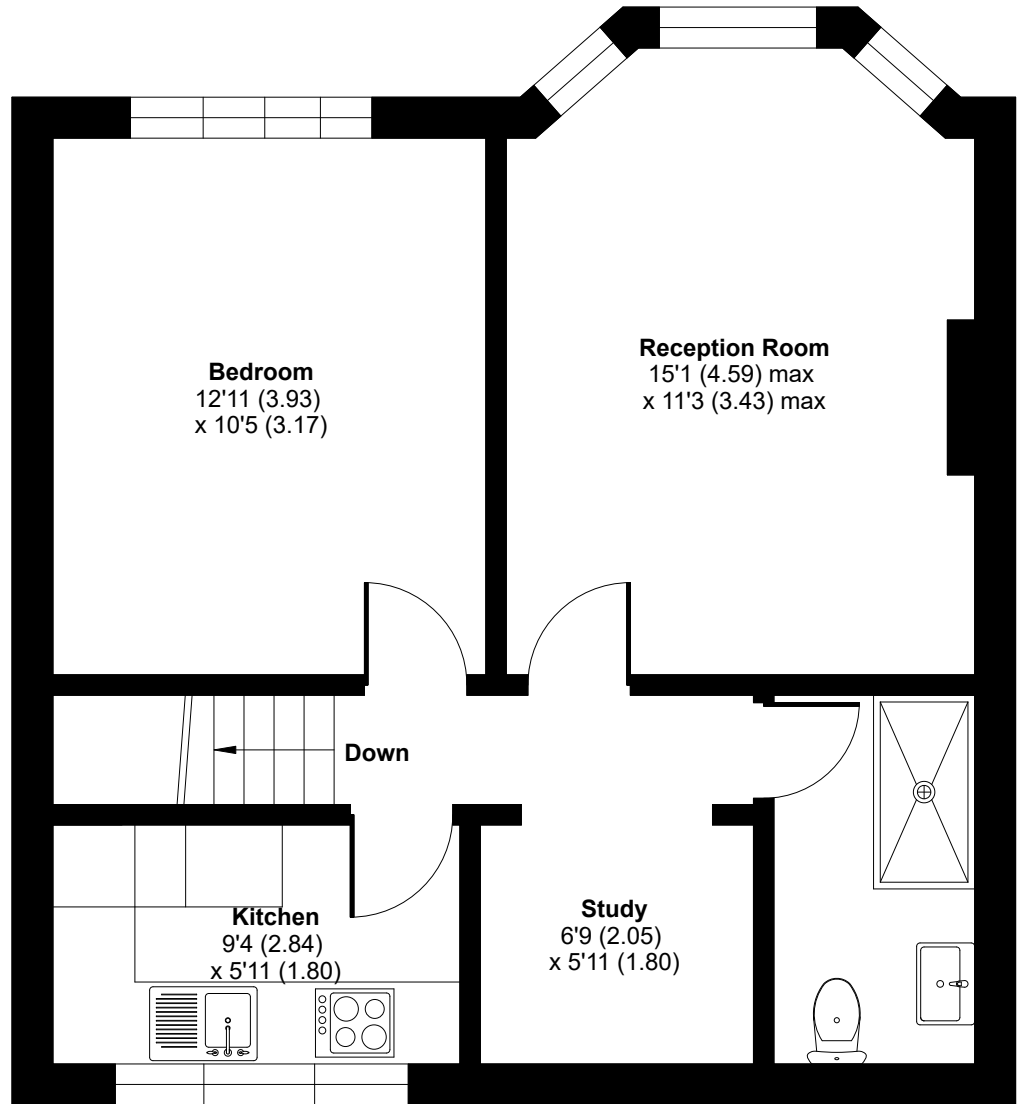

South Western Road, Twickenham, TW1

Approximate Area = 552 sq ft / 51.2 sq m

For identification only - Not to scale

GROUND FLOOR

FIRST FLOOR