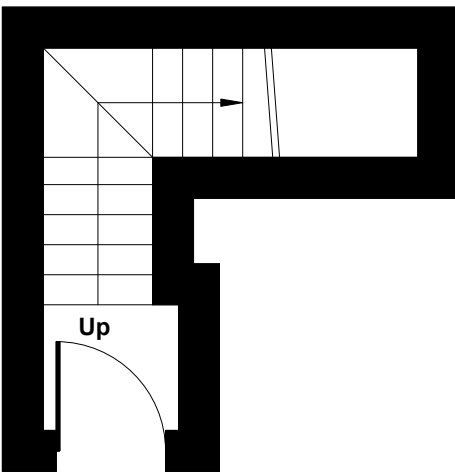

South Western Road, Twickenham, TW1

Approximate Area = 552 sq ft / 51.2 sq m

For identification only - Not to scale

GROUND FLOOR

FIRST FLOOR