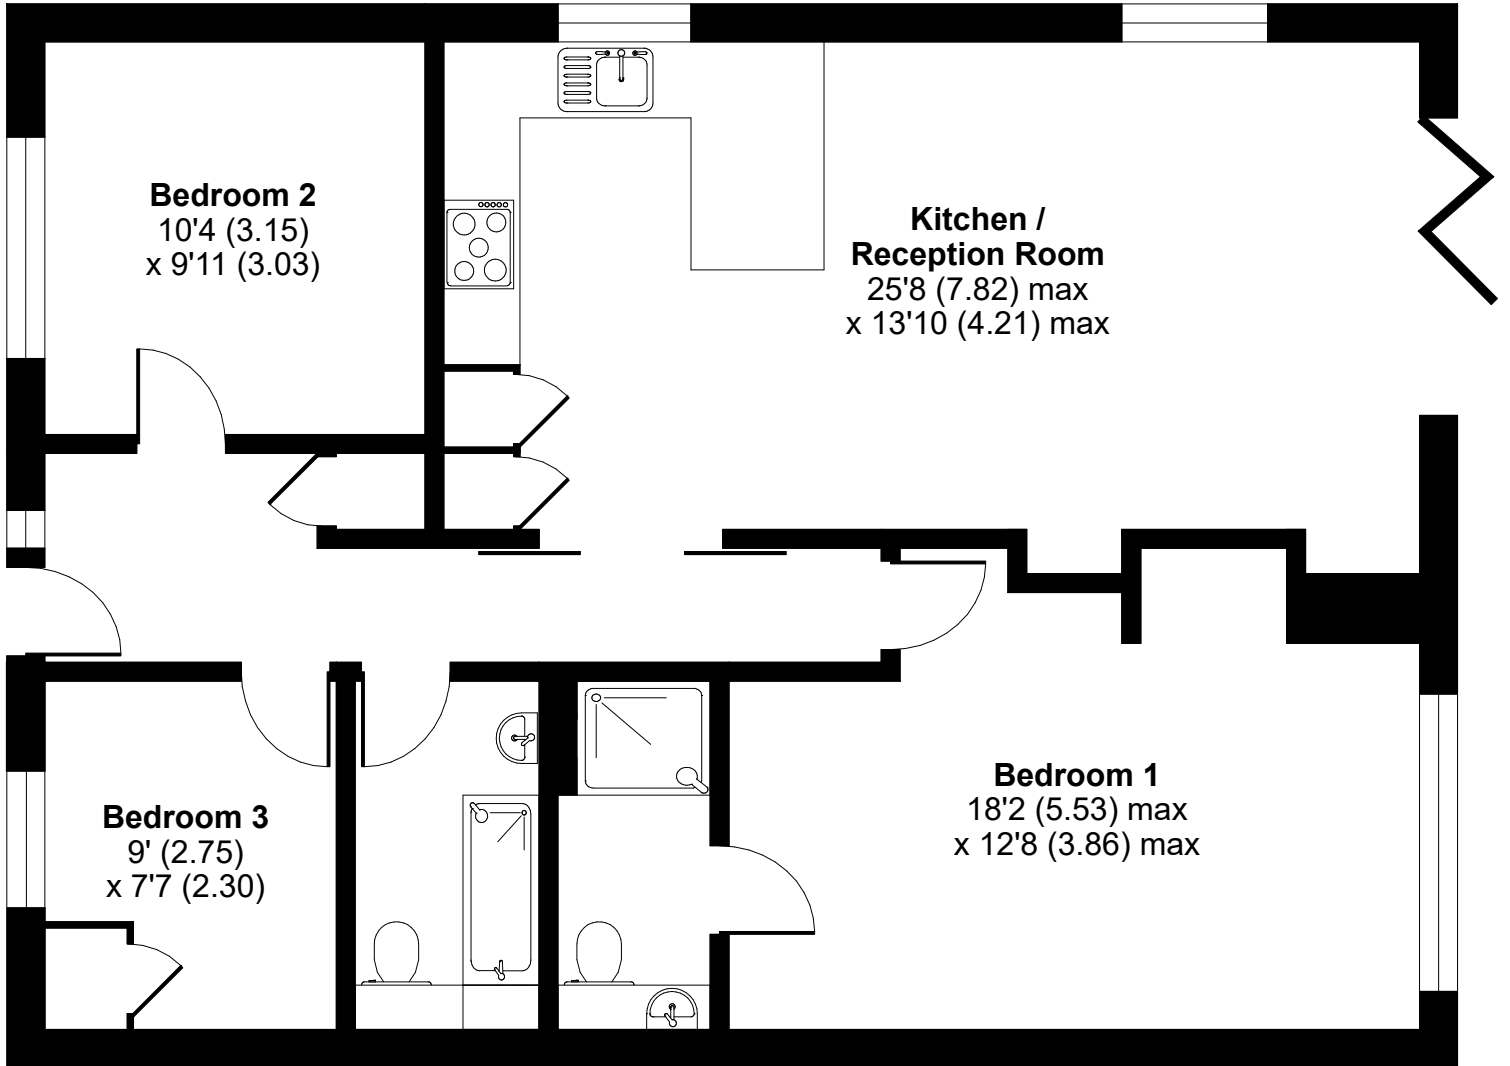

Willant Close, Maidenhead, SL6

Approximate Area = 940 sq ft / 87.3 sq m

For identification only - Not to scale

GROUND FLOOR