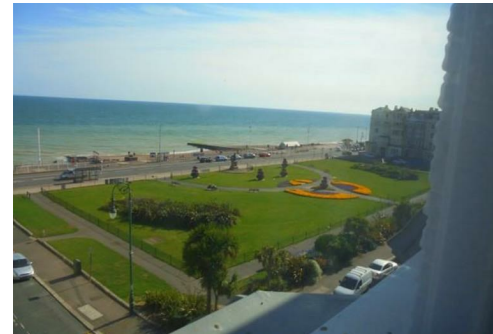

T₂m

22 Warrior Square £1,100 PCM

Contact

02086400146

admin@time2move.com

www.time2move.com

Local Authority
Hastings Borough Council

Council Tax Band A