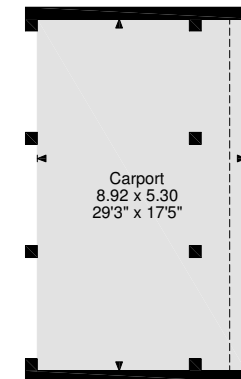

Westcot House, Westcot, Wantage
Main House internal area 329 sq m (3,540 sq ft)
Carport internal area 44 sq m (469 sq ft)
Outbuilding internal area 64 sq m (686 sq ft)
Annexe internal area 196 sq m (2,109 sq ft)
Studio/Games Room internal area 30 sq m (320 sq ft)
Total internal area 663 sq m (7,124 sq ft)
 Quoted Area Excludes 'Loft'

FOR ILLUSTRATIVE PURPOSES ONLY - NOT TO SCALE

The position & size of doors, windows, appliances and other features are approximate only.

□ □ □ □ Denotes restricted head height

© ehouse. Unauthorised reproduction prohibited. Drawing ref. dig/8264951/CJN