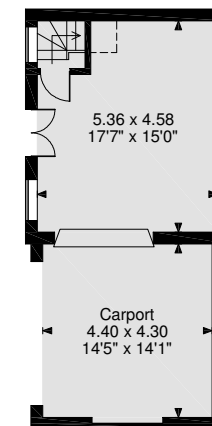

Westcot House, Westcot, Wantage
Main House internal area 329 sq m (3,540 sq ft)
Carport internal area 44 sq m (469 sq ft)
Outbuilding internal area 64 sq m (686 sq ft)
Annexe internal area 196 sq m (2,109 sq ft)
Studio/Games Room internal area 30 sq m (320 sq ft)
Total internal area 663 sq m (7,124 sq ft)
 Quoted Area Excludes 'Loft'

FOR ILLUSTRATIVE PURPOSES ONLY - NOT TO SCALE

The position & size of doors, windows, appliances and other features are approximate only.

□ □ □ □ Denotes restricted head height

© ehouse. Unauthorised reproduction prohibited. Drawing ref. dig/8264951/CJN