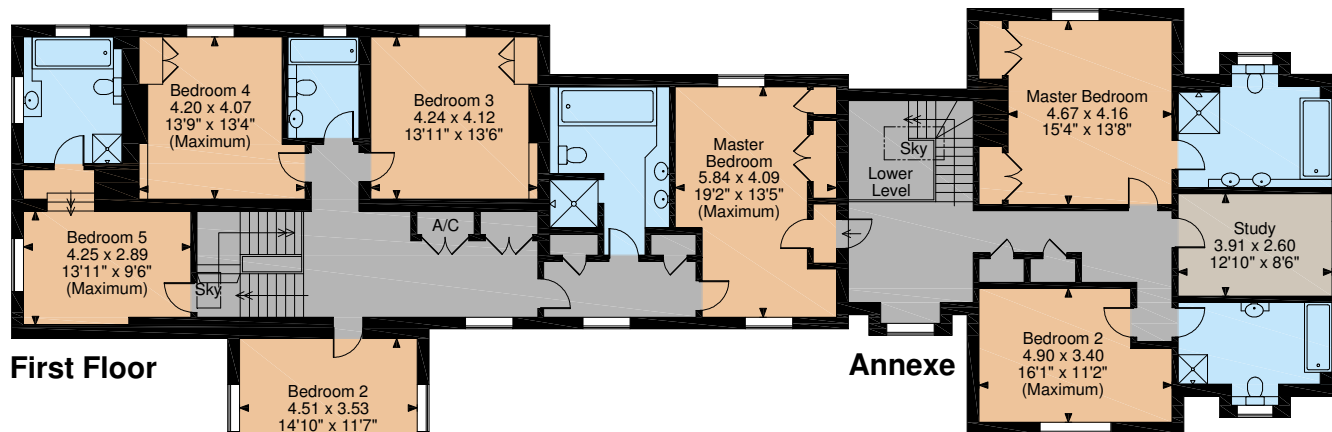

Westcot House, Westcot, Wantage
Main House internal area 329 sq m (3,540 sq ft)
Carport internal area 44 sq m (469 sq ft)
Outbuilding internal area 64 sq m (686 sq ft)
Annexe internal area 196 sq m (2,109 sq ft)
Studio/Games Room internal area 30 sq m (320 sq ft)
Total internal area 663 sq m (7,124 sq ft)
 Quoted Area Excludes 'Loft'

FOR ILLUSTRATIVE PURPOSES ONLY - NOT TO SCALE

The position & size of doors, windows, appliances and other features are approximate only.

□ □ □ □ Denotes restricted head height

© ehouse. Unauthorised reproduction prohibited. Drawing ref. dig/8264951/CJN