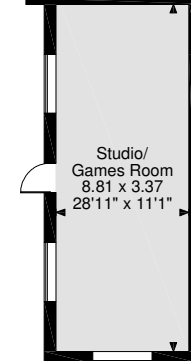

Westcot House, Westcot, Wantage
Main House internal area 329 sq m (3,540 sq ft)
Carport internal area 44 sq m (469 sq ft)
Outbuilding internal area 64 sq m (686 sq ft)
Annexe internal area 196 sq m (2,109 sq ft)
Studio/Games Room internal area 30 sq m (320 sq ft)
Total internal area 663 sq m (7,124 sq ft)
 Quoted Area Excludes 'Loft'

FOR ILLUSTRATIVE PURPOSES ONLY - NOT TO SCALE

The position & size of doors, windows, appliances and other features are approximate only.

□ □ □ □ Denotes restricted head height

© ehouse. Unauthorised reproduction prohibited. Drawing ref. dig/8264951/CJN