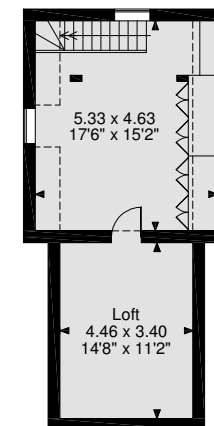

Westcot House, Westcot, Wantage
Main House internal area 329 sq m (3,540 sq ft)
Carport internal area 44 sq m (469 sq ft)
Outbuilding internal area 64 sq m (686 sq ft)
Annexe internal area 196 sq m (2,109 sq ft)
Studio/Games Room internal area 30 sq m (320 sq ft)
Total internal area 663 sq m (7,124 sq ft)
 Quoted Area Excludes 'Loft'

FOR ILLUSTRATIVE PURPOSES ONLY - NOT TO SCALE

The position & size of doors, windows, appliances and other features are approximate only.

□ □ □ □ Denotes restricted head height

© ehouse. Unauthorised reproduction prohibited. Drawing ref. dig/8264951/CJN