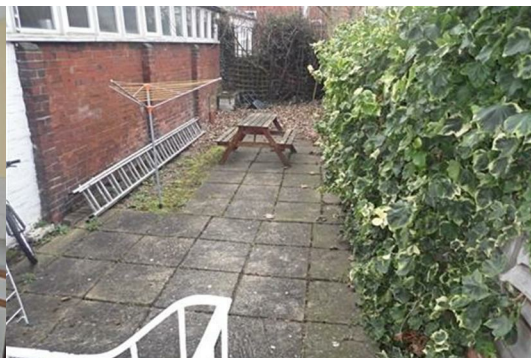

Available Now

£500pcm + admin fee + other fees may apply*

Lower ground floor level bedsit situated in a house very close to Reading town centre and mainline station. The room is furnished and is inclusive of all bills except electric, internet is also included. Gas central heating. Shared kitchen and bathroom with shower over bath. Shared garden with direct access.

* for more info please see www.vanderpump.co.uk - Our application fees start from £195.00 + vat and Reference fees from £55.00 + vat, a Deposit protection fee of £40.00 + vat also applies per property