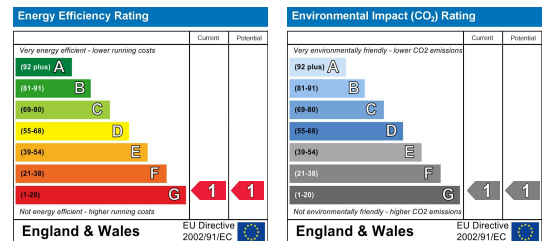

* for more info please see www.vanderpump.co.uk - Our application fees start from £195.00 + vat and Reference fees from £55.00 + vat, a Deposit protection fee of £40.00 + vat also applies per property

Area Map

Floor Plans

Energy Efficiency Graph

These particulars, whilst believed to be accurate are set out as a general outline only for guidance and do not constitute any part of an offer or contract. Intending purchasers should not rely on them as statements of representation of fact, but must satisfy themselves by inspection or otherwise as to their accuracy. No person in this firm's employment has the authority to make or give any representation or warranty in respect of the property.